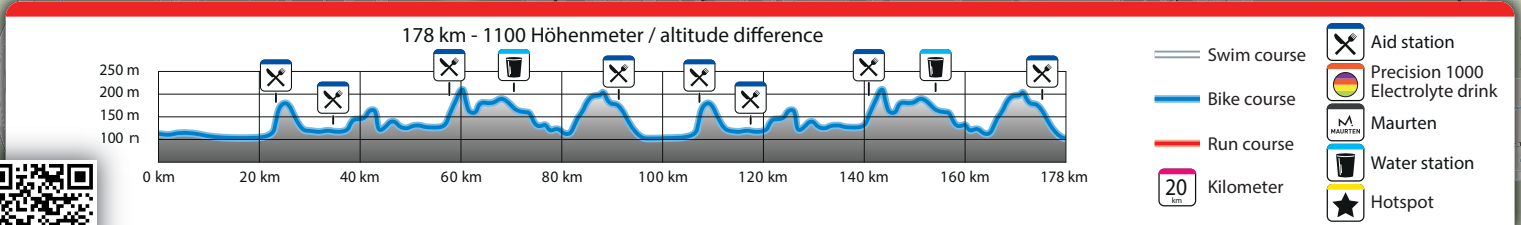

Zoot | **IRONMAN**
 GLOBAL SERIES
 OFFICIAL CYCLING & TRIATHLON APPAREL PARTNER

- Swim course
- Bike course
- Run course
- Kilometer
- Aid station
- Precision 1000 Electrolyte drink
- Maurten
- Water station
- Hotspot