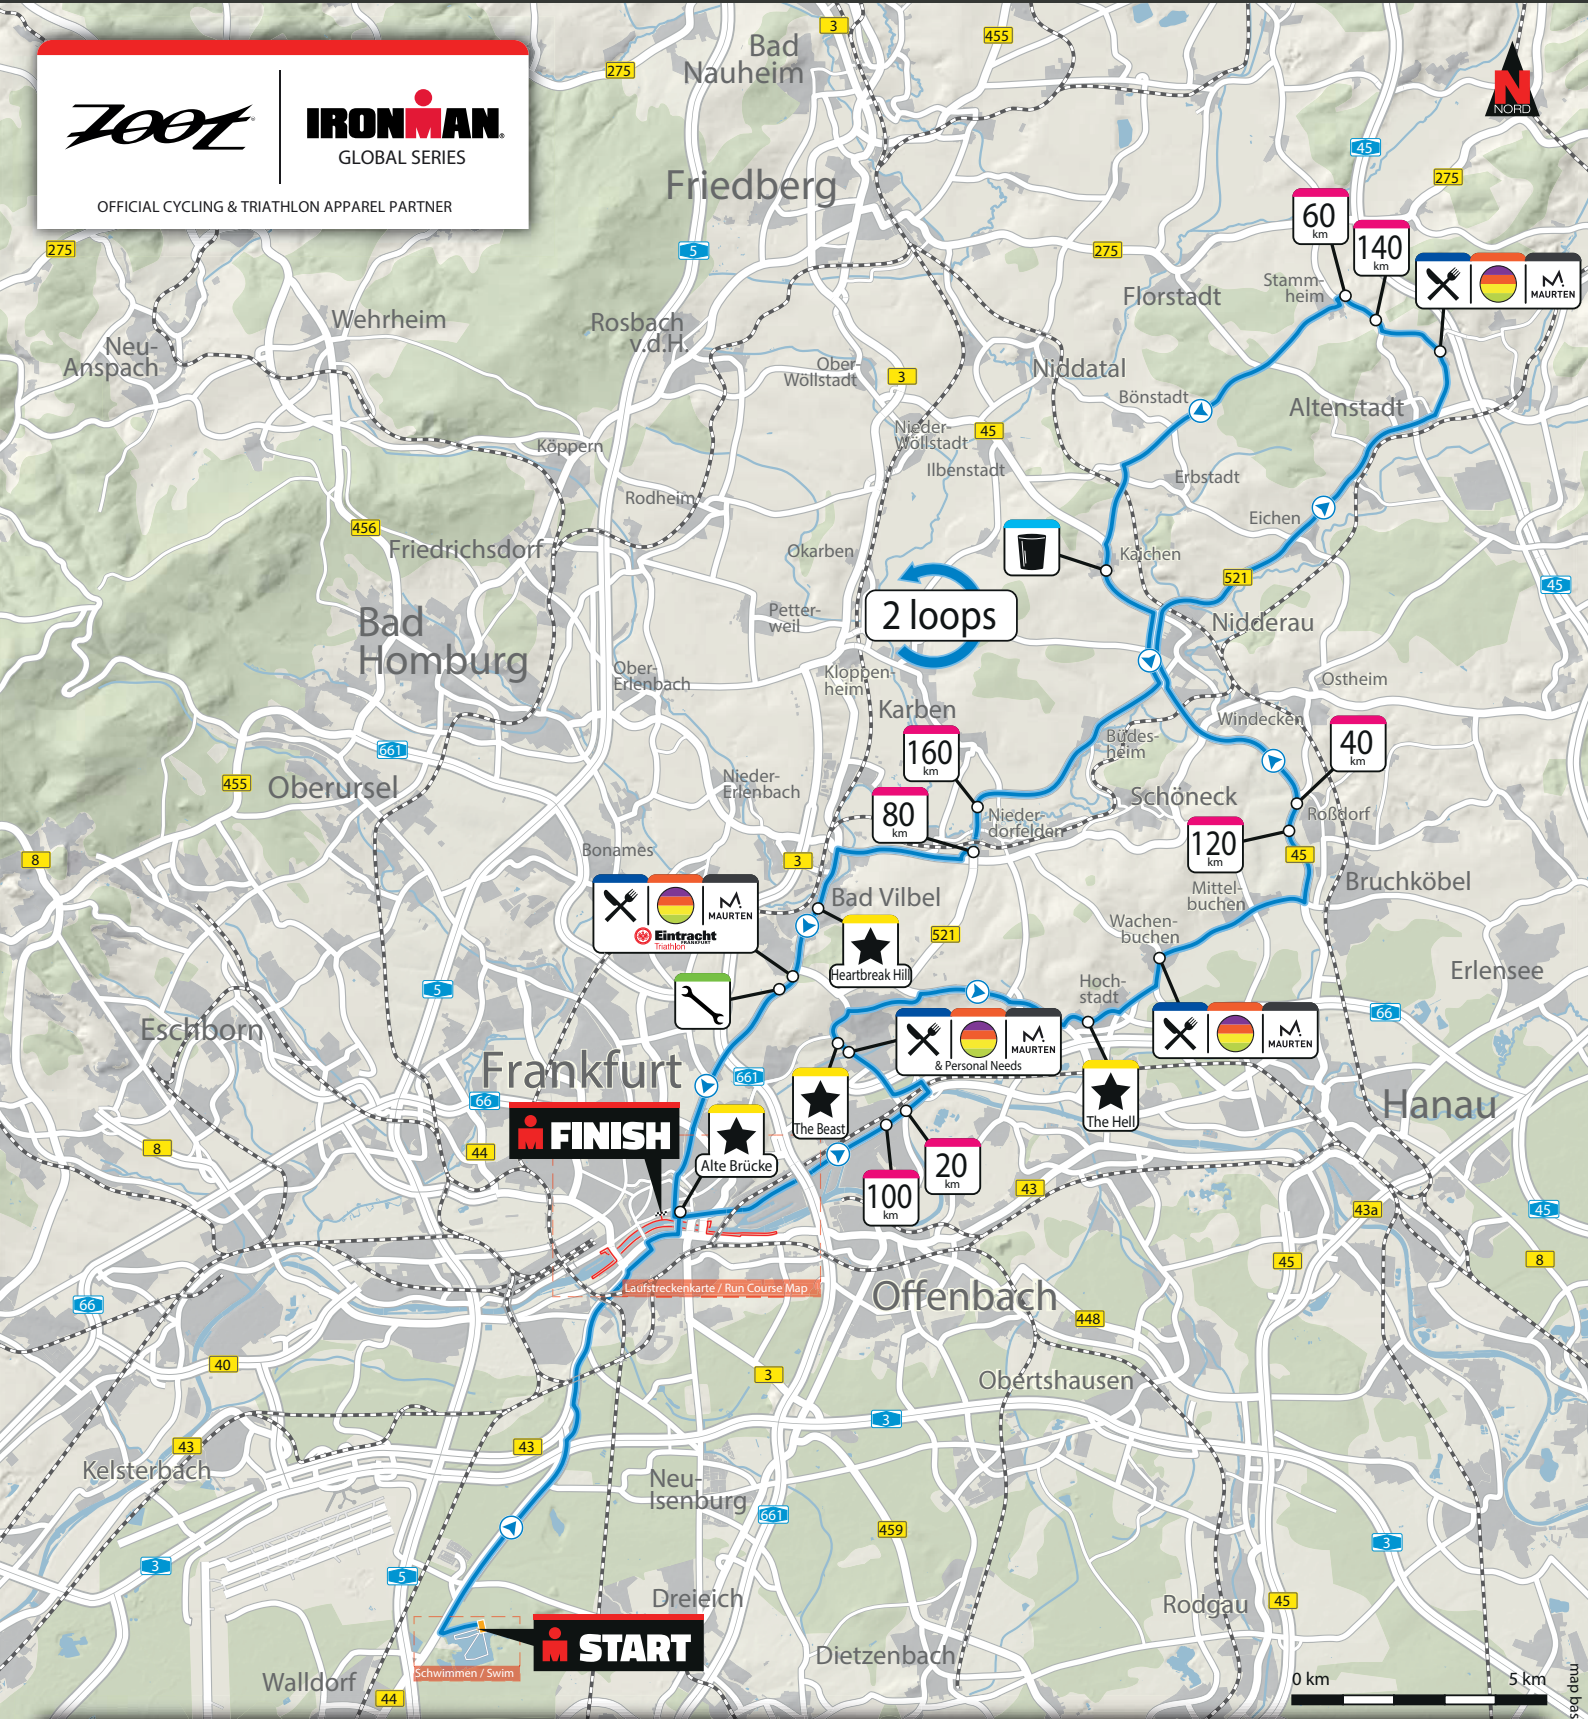

Zoot | **IRONMAN**
 GLOBAL SERIES
 OFFICIAL CYCLING & TRIATHLON APPAREL PARTNER

- Swim course
- Bike course
- Run course
- Kilometer
- Aid station
- Precision 1000 Electrolyte drink
- Maurten
- Water station
- Hotspot